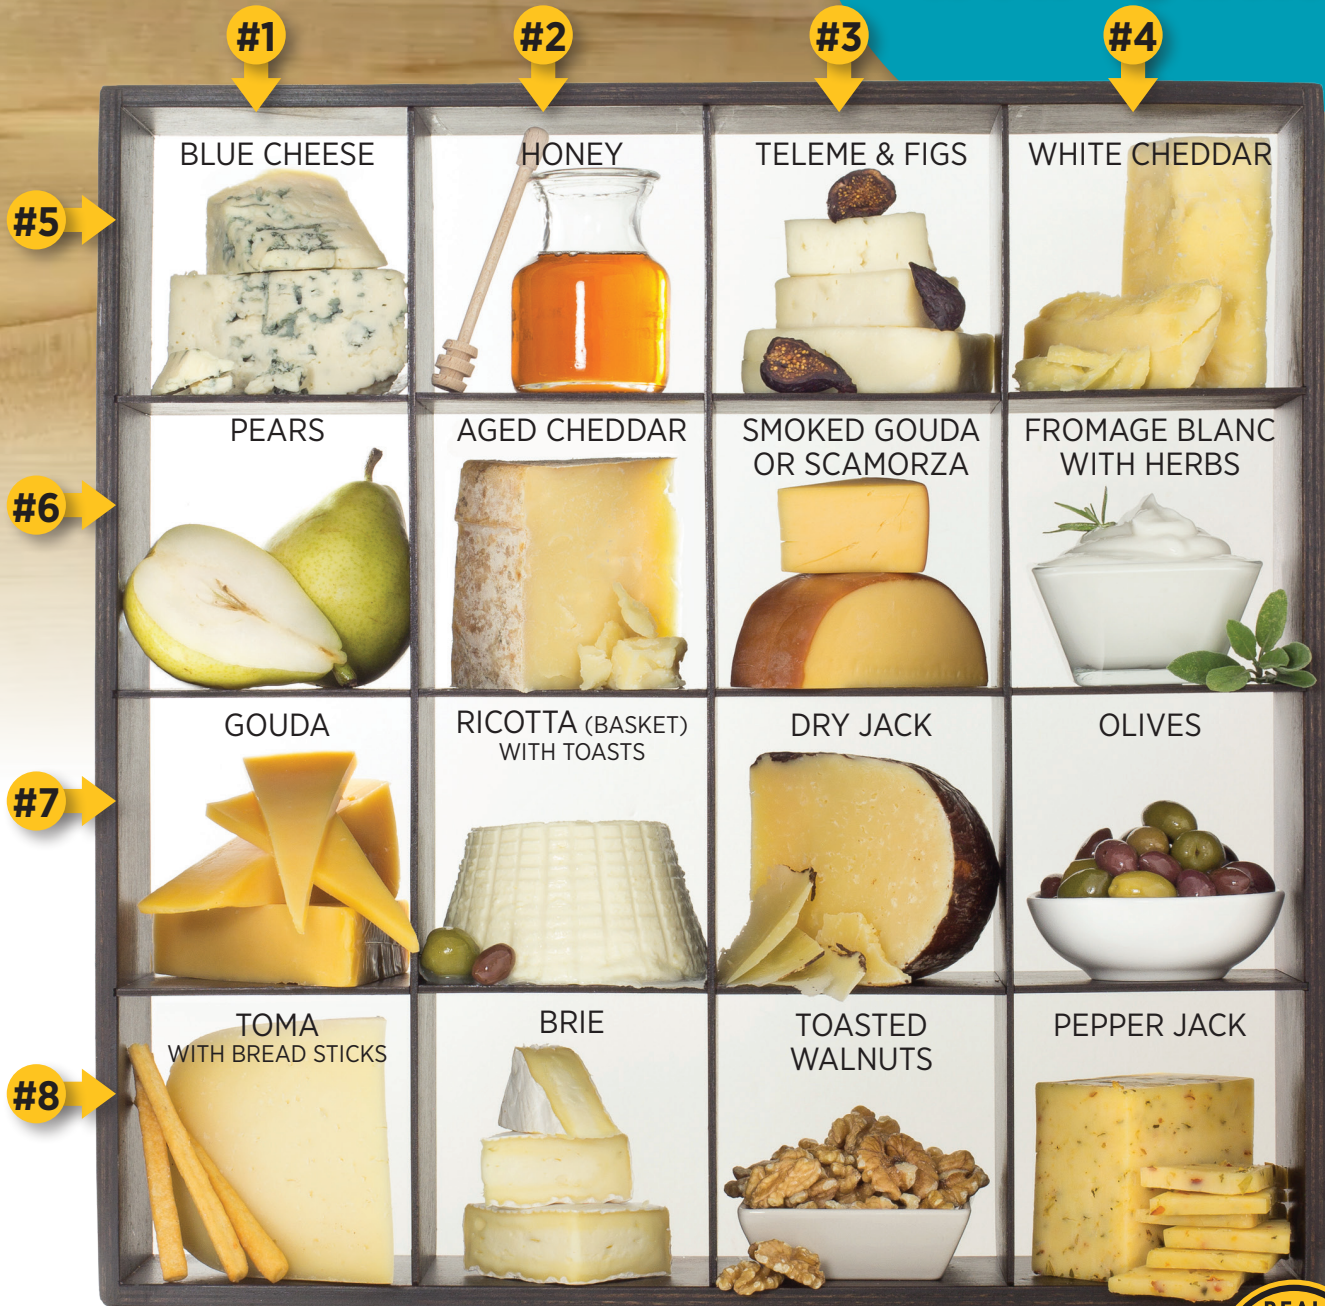

A MIX-AND-MATCH GUIDE TO *Cheese Boards*

HOW TO ASSEMBLE: Begin by selecting a serving platter. Start building by following an arrow either across or down the grid. Each option offers 3 Real California Milk cheeses and 2 accompaniments with various flavors. End with a mouth-watering and photo-worthy cheese board!

8 CHEESE BOARD IDEAS THAT ARE SIMPLE TO PREPARE, YET HIGH ON THE *Wow Factor!*

Look for cheese with the Real California Milk Seal in the refrigerator section at supermarkets nationwide. Use the [Product Locator Tool](#) at [RealCaliforniaMilk.com](#) to find a retailer near you.